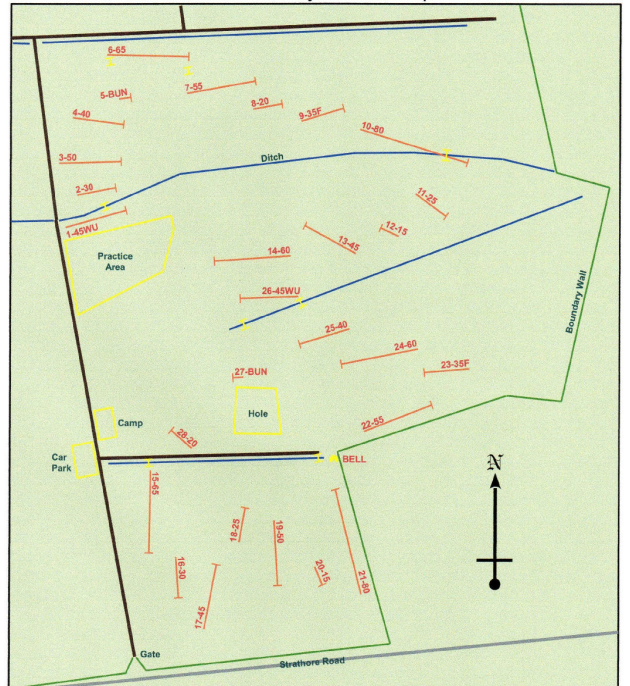

Field Archery Course Map

Forest Spirit Archers
Field Archery Club

FSA © 2012

Name		Date					
Course		Style		Class			
U1	Arrow score	Total	Running	U2	Arrow score	Total	Running
1				15			
2				16			
3				17			
4				18			
5				19			
6				20			
7				21			
8				22			
9				23			
10				24			
11				25			
12				26			
13				27			
14				28			
1 st Half Total				2 nd Half Total			
Archer				1 st Half Total			
Scorer				Final Total			

Name		Date					
Course		Style		Class			
U1	Arrow score	Total	Running	U2	Arrow score	Total	Running
1				15			
2				16			
3				17			
4				18			
5				19			
6				20			
7				21			
8				22			
9				23			
10				24			
11				25			
12				26			
13				27			
14				28			
1 st Half Total				2 nd Half Total			
Archer				1 st Half Total			
Scorer				Final Total			

Field Archery Course Map

Forest Spirit Archers
Field Archery Club

FSA © 2012