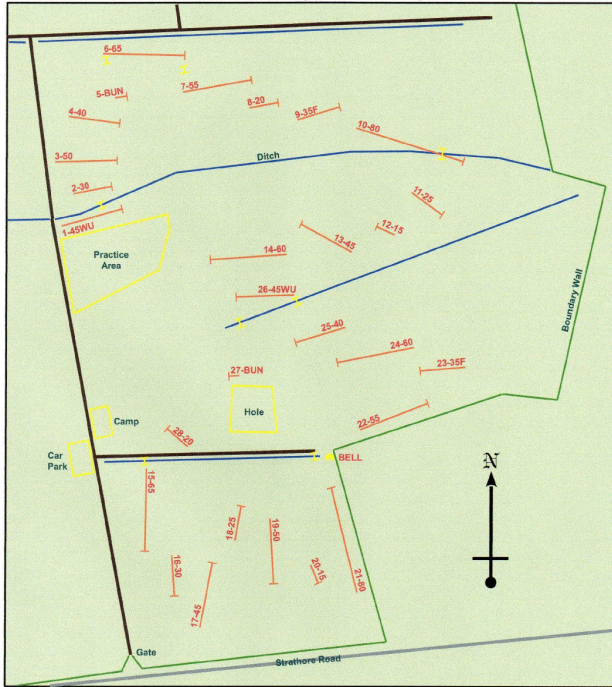

Field Archery Course Map

Forest Spirit Archers
Field Archery Club

FSA © 2012

Name		Date					
Course		Style		Class			
U1	Arrow score	Total	Running	U2	Arrow score	Total	Running
1				15			
2				16			
3				17			
4				18			
5				19			
6				20			
7				21			
8				22			
9				23			
10				24			
11				25			
12				26			
13				27			
14				28			
1 st Half Total				2 nd Half Total			
Archer				1 st Half Total			
Scorer				Final Total			

Name		Date					
Course		Style		Class			
U1	Arrow score	Total	Running	U2	Arrow score	Total	Running
1				15			
2				16			
3				17			
4				18			
5				19			
6				20			
7				21			
8				22			
9				23			
10				24			
11				25			
12				26			
13				27			
14				28			
1 st Half Total				2 nd Half Total			
Archer				1 st Half Total			
Scorer				Final Total			

Field Archery Course Map

Forest Spirit Archers
Field Archery Club

FSA © 2012